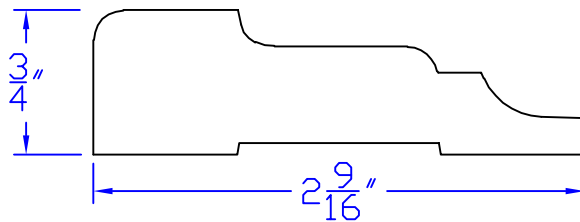

Creative Woodworking N.W., Inc.

1036 S.E. Taylor * Portland, Oregon 97214
Phone:(503) 230-9265 * Fax:(503) 232-9082
www.Creativewoodworkingnw.com

CASG493
3/4" x 2-9/16"