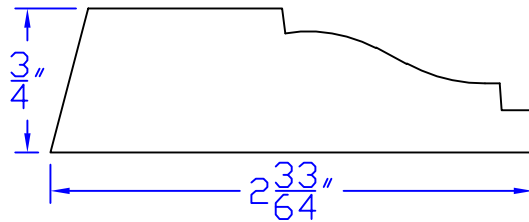

Creative Woodworking N.W., Inc.

1036 S.E. Taylor * Portland, Oregon 97214
Phone:(503) 230-9265 * Fax:(503) 232-9082
www.Creativewoodworkingnw.com

CASG494

$\frac{3}{4}$ " \times $2\frac{33}{64}$ "

RMJ

23392-1