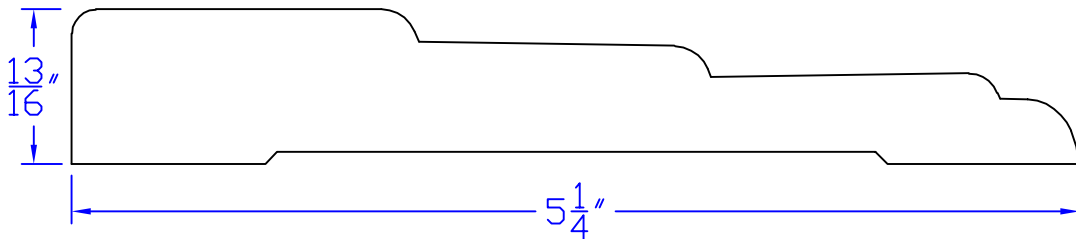

# Creative Woodworking N.W., Inc.

1036 S.E. Taylor \* Portland, Oregon 97214  
Phone:(503) 230-9265 \* Fax:(503) 232-9082  
www.Creativewoodworkingnw.com

CASG495  
13/16" x 5-1/4"