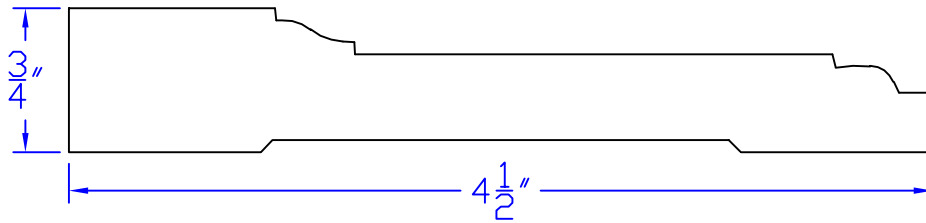

Creative Woodworking N.W., Inc.

1036 S.E. Taylor * Portland, Oregon 97214
Phone:(503) 230-9265 * Fax:(503) 232-9082
www.Creativewoodworkingnw.com

CASG496
3/4" x 4-1/2"