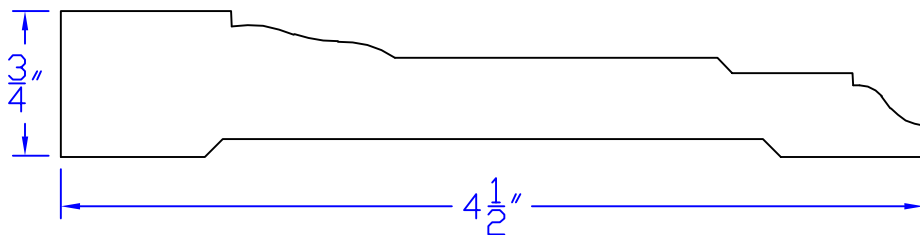

Creative Woodworking N.W., Inc.

1036 S.E. Taylor * Portland, Oregon 97214
Phone:(503) 230-9265 * Fax:(503) 232-9082
www.Creativewoodworkingnw.com

CASG499
3/4" x 4-1/2"