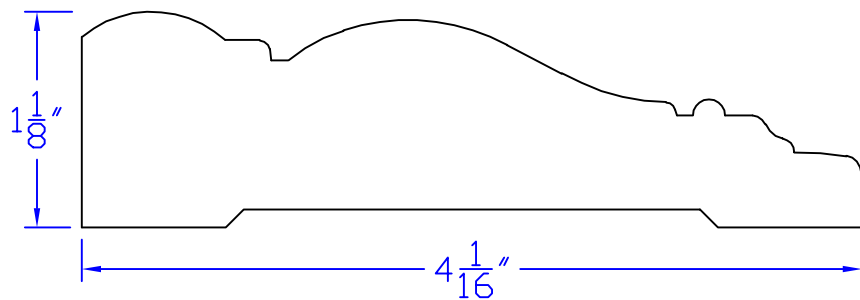

Creative Woodworking N.W., Inc.

1036 S.E. Taylor * Portland, Oregon 97214
Phone:(503) 230-9265 * Fax:(503) 232-9082
www.Creativewoodworkingnw.com

CASG500

1-1/8" x 4-1/16"