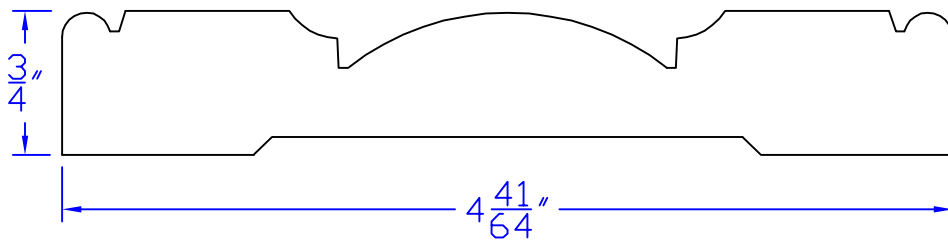

Creative Woodworking N.W., Inc.

1036 S.E. Taylor * Portland, Oregon 97214
Phone:(503) 230-9265 * Fax:(503) 232-9082
www.Creativewoodworkingnw.com

CASG502
3/4" x 4-41/64"