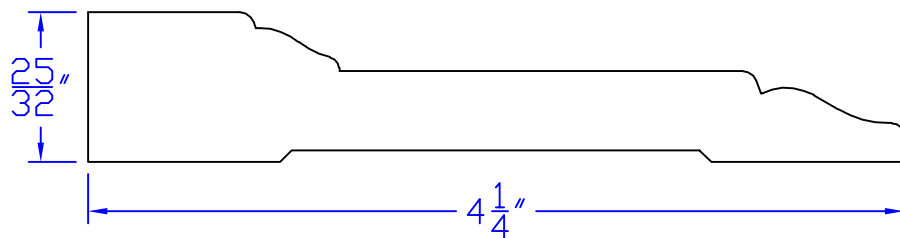

# Creative Woodworking N.W., Inc.

1036 S.E. Taylor \* Portland, Oregon 97214  
Phone:(503) 230-9265 \* Fax:(503) 232-9082  
[www.Creativewoodworkingnw.com](http://www.Creativewoodworkingnw.com)

CASG503  
25/32" x 4-1/4"