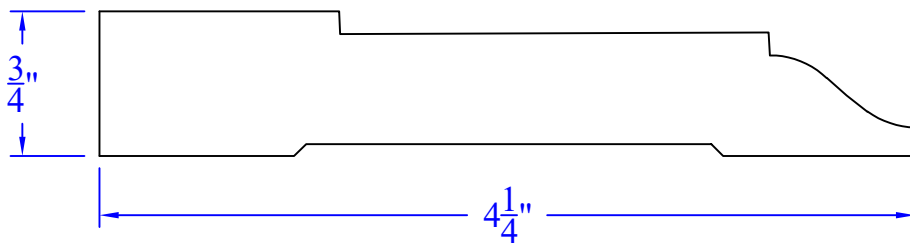

# Creative Woodworking N.W., Inc.

1036 S.E. Taylor \* Portland, Oregon 97214

Phone:(503) 230-9265 \* Fax:(503) 232-9082

[www.Creativewoodworkingnw.com](http://www.Creativewoodworkingnw.com)

**CASG504**  
**3/4" x 4-1/4"**