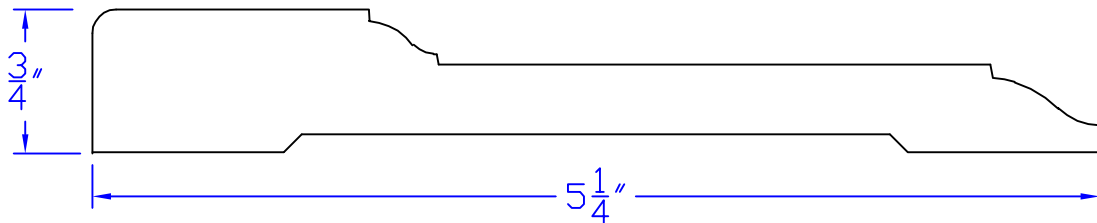

Creative Woodworking N.W., Inc.

1036 S.E. Taylor * Portland, Oregon 97214
Phone:(503) 230-9265 * Fax:(503) 232-9082
www.Creativewoodworkingnw.com

CASG506
3/4" x 5-1/4"