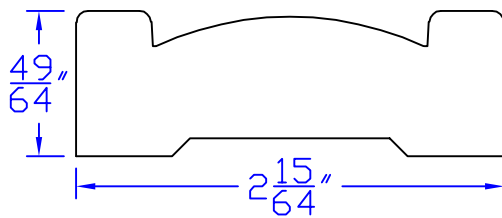

Creative Woodworking N.W., Inc.

1036 S.E. Taylor * Portland, Oregon 97214
Phone:(503) 230-9265 * Fax:(503) 232-9082
www.Creativewoodworkingnw.com

CASG508

$49/64$ " x $2\ 15/64$ "