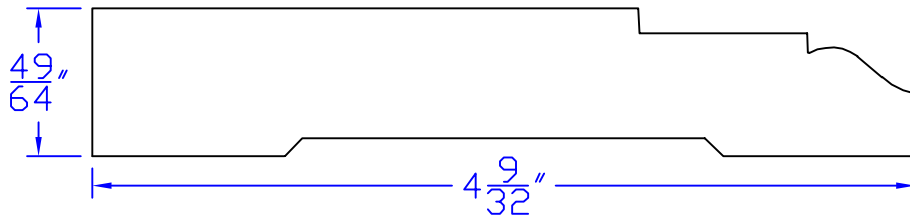

# Creative Woodworking N.W., Inc.

1036 S.E. Taylor \* Portland, Oregon 97214  
Phone:(503) 230-9265 \* Fax:(503) 232-9082  
[www.Creativewoodworkingnw.com](http://www.Creativewoodworkingnw.com)

CASG509

49/64" x 4-9/32"