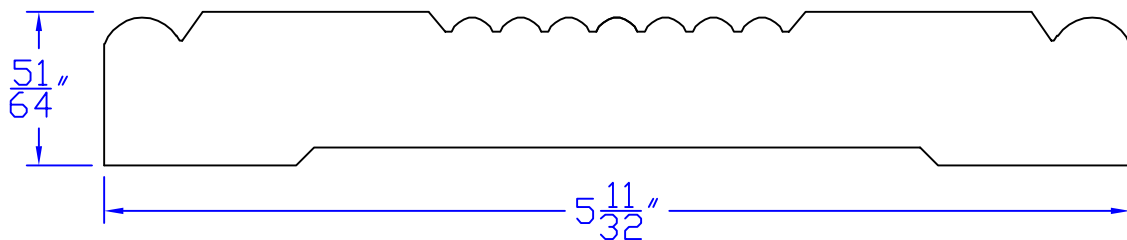

Creative Woodworking N.W., Inc.

1036 S.E. Taylor * Portland, Oregon 97214
Phone:(503) 230-9265 * Fax:(503) 232-9082
www.Creativewoodworkingnw.com

CASG511
 $51/64" \times 5-11/32"$