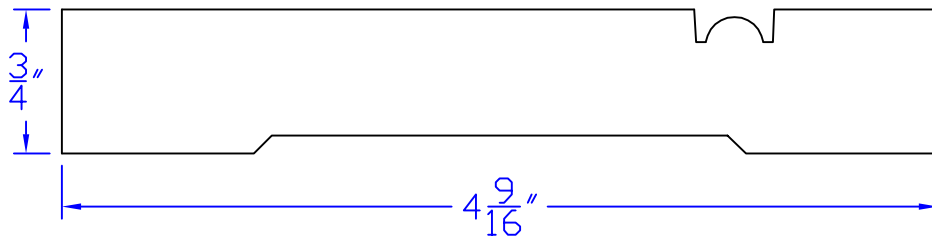

Creative Woodworking N.W., Inc.

1036 S.E. Taylor * Portland, Oregon 97214
Phone:(503) 230-9265 * Fax:(503) 232-9082
www.Creativewoodworkingnw.com

CASG512
3/4" x 4-9/16"