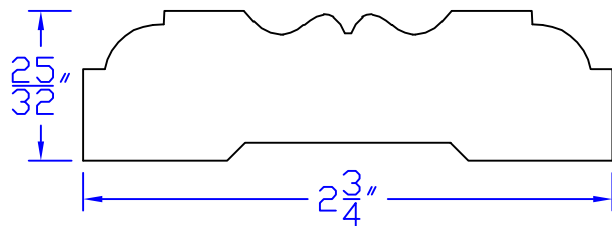

# Creative Woodworking N.W., Inc.

1036 S.E. Taylor \* Portland, Oregon 97214  
Phone:(503) 230-9265 \* Fax:(503) 232-9082  
www.Creativewoodworkingnw.com

CASG513  
25/32" x 2-3/4"