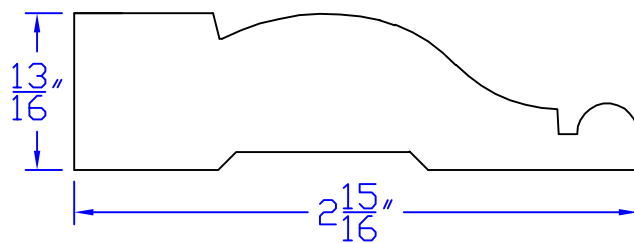

# Creative Woodworking N.W., Inc.

1036 S.E. Taylor \* Portland, Oregon 97214  
Phone:(503) 230-9265 \* Fax:(503) 232-9082  
[www.Creativewoodworkingnw.com](http://www.Creativewoodworkingnw.com)

CASG515

13/16" × 2-15/16"