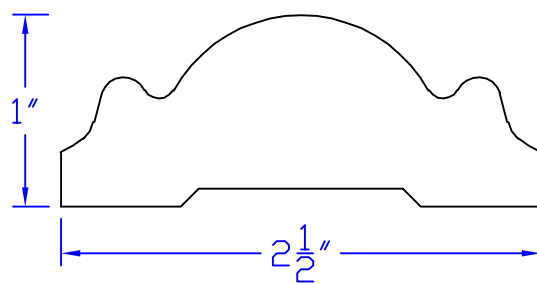

# Creative Woodworking N.W., Inc.

1036 S.E. Taylor \* Portland, Oregon 97214  
Phone:(503) 230-9265 \* Fax:(503) 232-9082  
www.Creativewoodworkingnw.com

CASG516  
1" x 2-1/2"