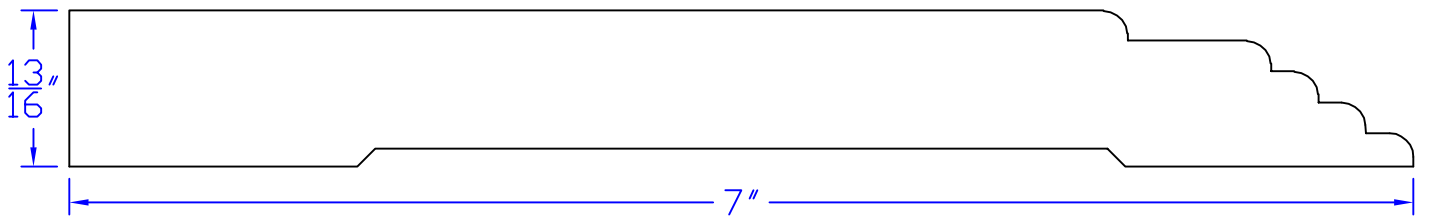

Creative Woodworking N.W., Inc.

1036 S.E. Taylor * Portland, Oregon 97214
Phone:(503) 230-9265 * Fax:(503) 232-9082
www.Creativewoodworkingnw.com

CASG517
13/16" x 7"