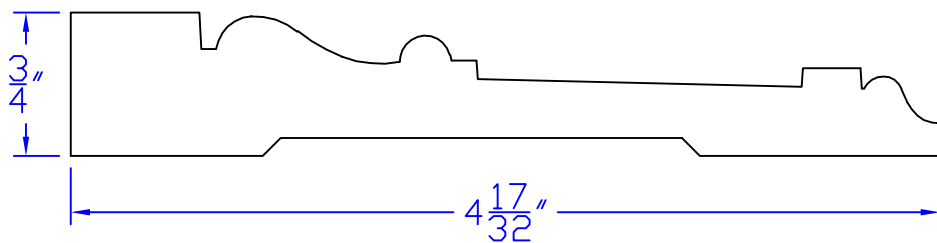

Creative Woodworking N.W., Inc.

1036 S.E. Taylor * Portland, Oregon 97214
Phone:(503) 230-9265 * Fax:(503) 232-9082
www.Creativewoodworkingnw.com

CASG519

3/4" x 4-17/32"