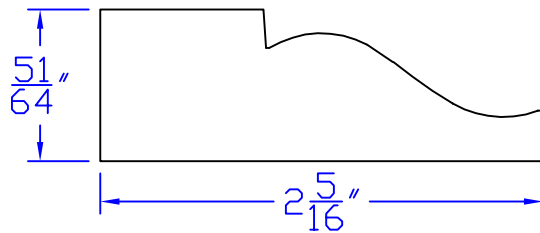

Creative Woodworking N.W., Inc.

1036 S.E. Taylor * Portland, Oregon 97214
Phone:(503) 230-9265 * Fax:(503) 232-9082
www.Creativewoodworkingnw.com

CASG520

$\frac{51}{64}$ " x $2\frac{5}{16}$ "