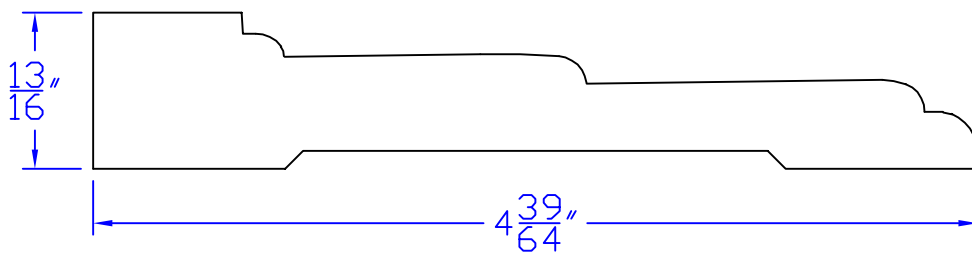

Creative Woodworking N.W., Inc.

1036 S.E. Taylor * Portland, Oregon 97214
Phone:(503) 230-9265 * Fax:(503) 232-9082
www.Creativewoodworkingnw.com

CASG521

13/16" x 4-39/64"