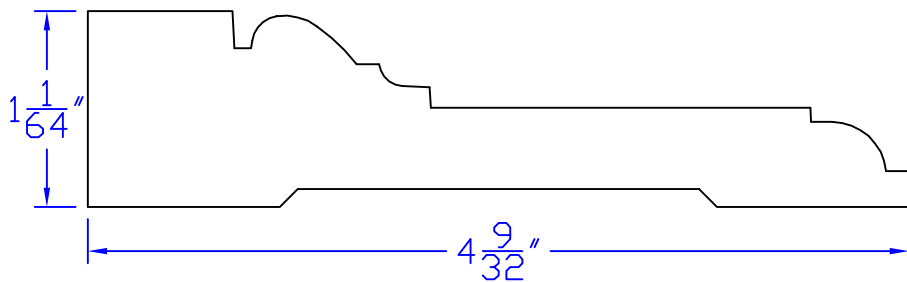

Creative Woodworking N.W., Inc.

1036 S.E. Taylor * Portland, Oregon 97214
Phone:(503) 230-9265 * Fax:(503) 232-9082
www.Creativewoodworkingnw.com

CASG522

1-1/64" x 4-9/32"