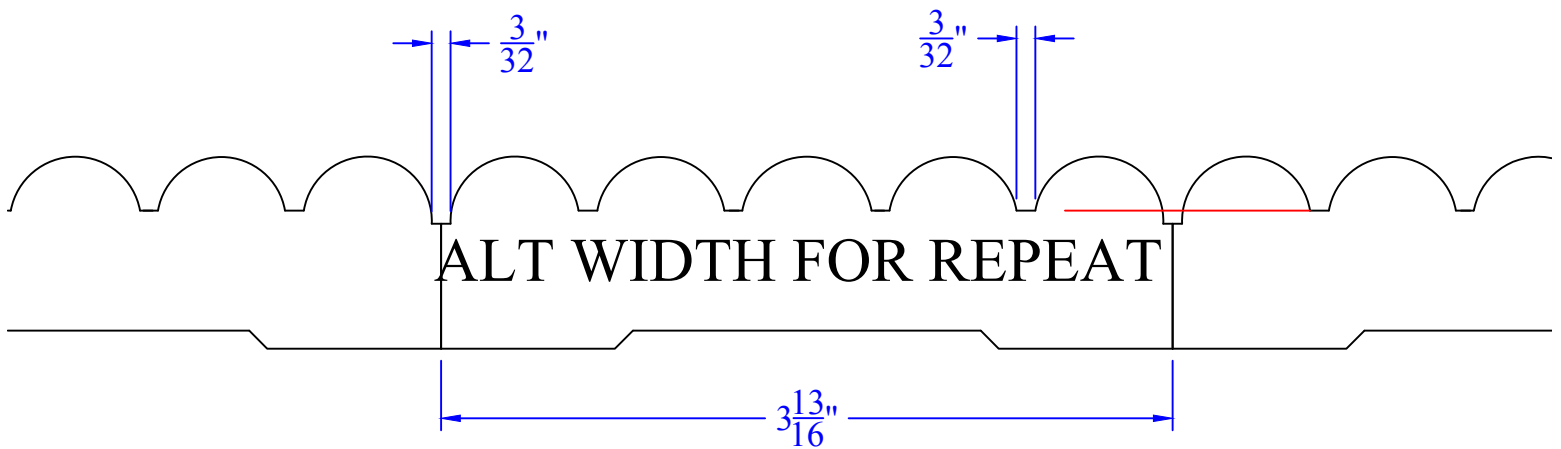

# Creative Woodworking N.W., Inc.

1036 S.E. Taylor \* Portland, Oregon 97214  
Phone:(503) 230-9265 \* Fax:(503) 232-9082  
www.Creativewoodworkingnw.com

**CASG523**  
**1" x 4"**