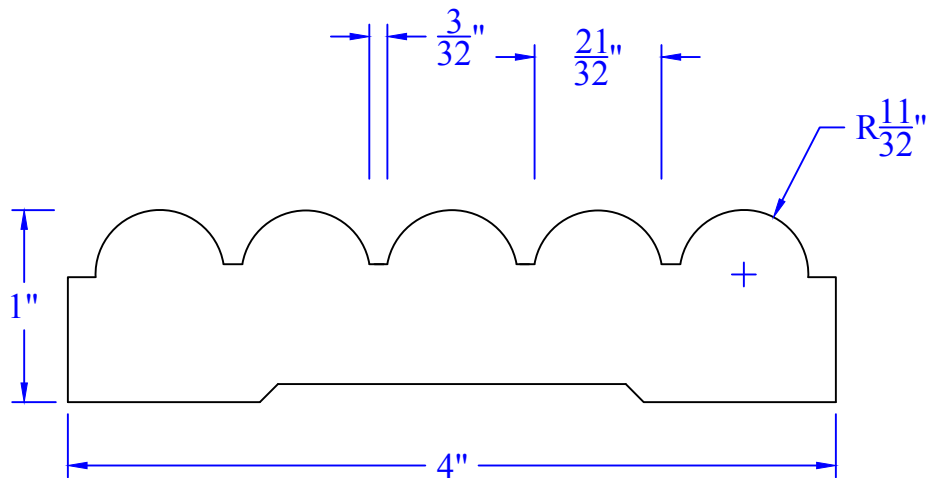

# Creative Woodworking N.W., Inc.

1036 S.E. Taylor \* Portland, Oregon 97214  
Phone:(503) 230-9265 \* Fax:(503) 232-9082  
www.Creativewoodworkingnw.com

**CASG523**  
**1" x 4"**