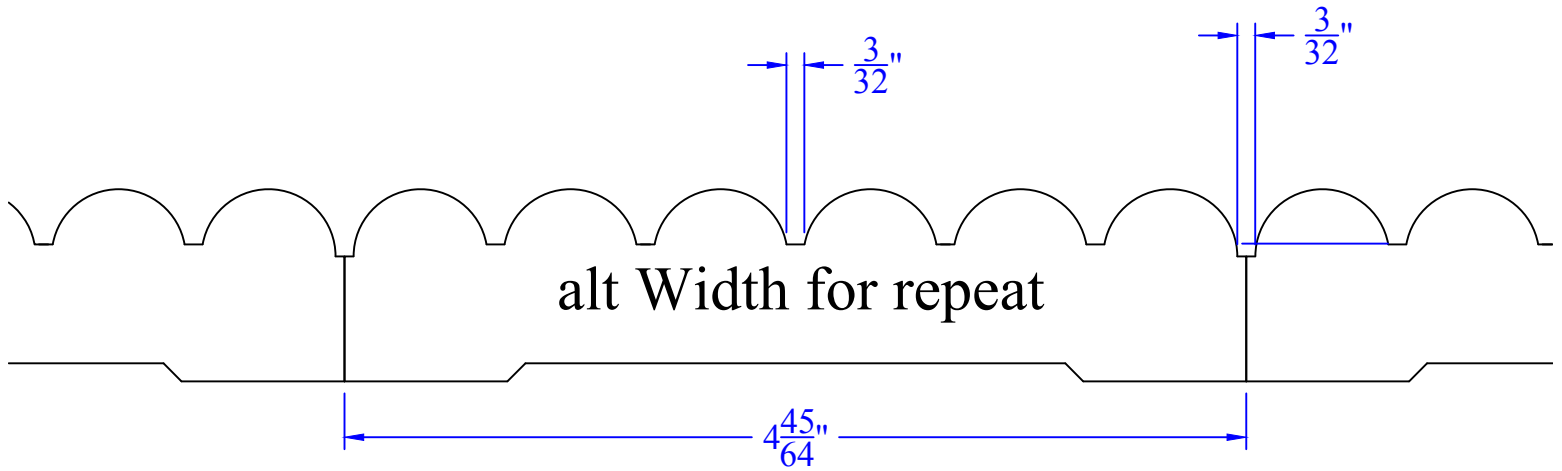

Creative Woodworking N.W., Inc.

1036 S.E. Taylor * Portland, Oregon 97214
Phone:(503) 230-9265 * Fax:(503) 232-9082
www.Creativewoodworkingnw.com

CASG524
1" x 5"