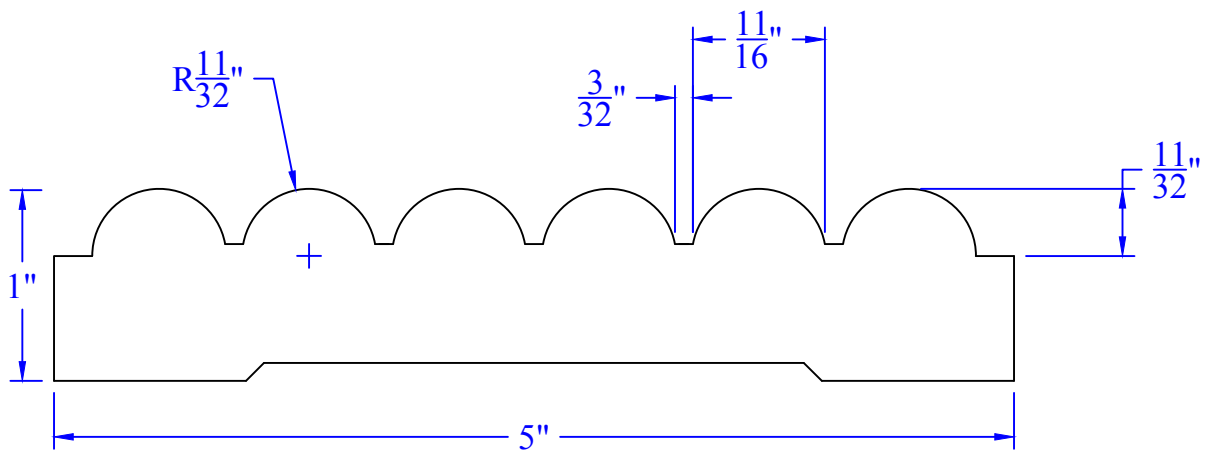

Creative Woodworking N.W., Inc.

1036 S.E. Taylor * Portland, Oregon 97214
Phone:(503) 230-9265 * Fax:(503) 232-9082
www.Creativewoodworkingnw.com

CASG524
1" x 5"