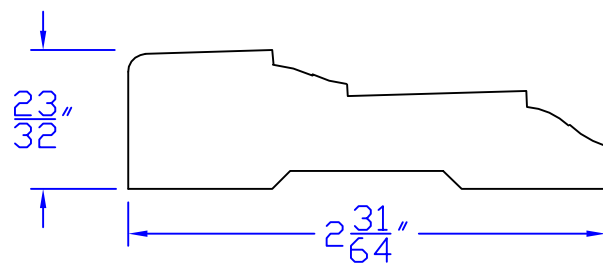

Creative Woodworking N.W., Inc.

1036 S.E. Taylor * Portland, Oregon 97214
Phone:(503) 230-9265 * Fax:(503) 232-9082
www.Creativewoodworkingnw.com

CASG525

$2\frac{23}{32}$ " x $2\frac{31}{64}$ "