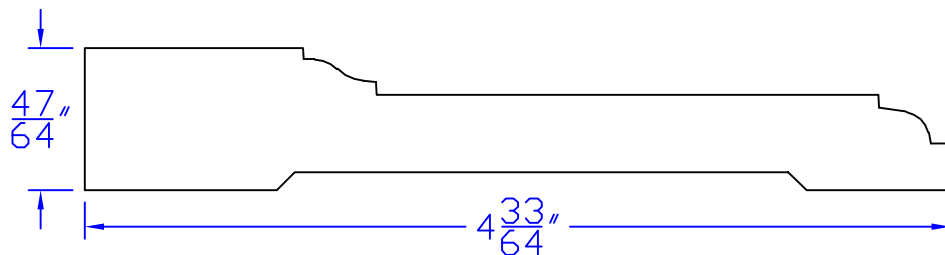

Creative Woodworking N.W., Inc.

1036 S.E. Taylor * Portland, Oregon 97214
Phone:(503) 230-9265 * Fax:(503) 232-9082
www.Creativewoodworkingnw.com

CASG526
 $47/64'' \times 4-33/64''$