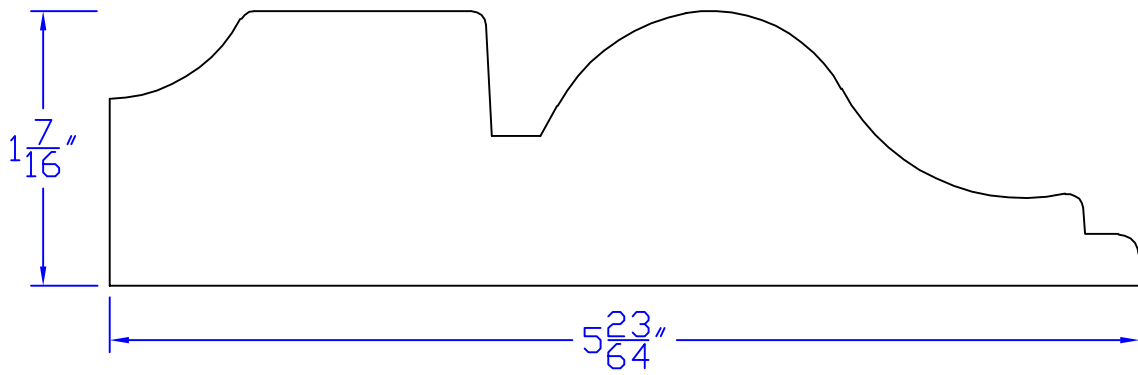

Creative Woodworking N.W., Inc.

1036 S.E. Taylor * Portland, Oregon 97214
Phone:(503) 230-9265 * Fax:(503) 232-9082
www.Creativewoodworkingnw.com

CASG527

$1\frac{7}{16}" \times 5\frac{23}{64}"$