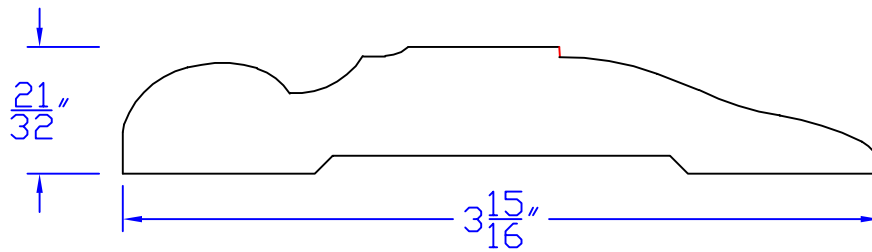

Creative Woodworking N.W., Inc.

1036 S.E. Taylor * Portland, Oregon 97214
Phone:(503) 230-9265 * Fax:(503) 232-9082
www.Creativewoodworkingnw.com

CASG529

$21/32$ " \times $3-15/16$