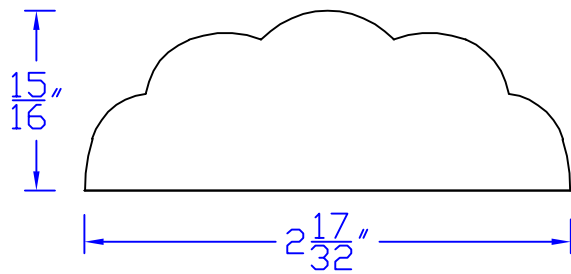

# Creative Woodworking N.W., Inc.

1036 S.E. Taylor \* Portland, Oregon 97214  
Phone:(503) 230-9265 \* Fax:(503) 232-9082  
www.Creativewoodworkingnw.com

CASG532

$\frac{15}{16}$ " x  $2\frac{17}{32}$ "