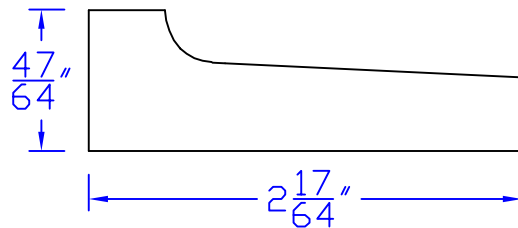

Creative Woodworking N.W., Inc.

1036 S.E. Taylor * Portland, Oregon 97214
Phone:(503) 230-9265 * Fax:(503) 232-9082
www.Creativewoodworkingnw.com

CASG535
 $47/64$ " x $2-17/64$ "