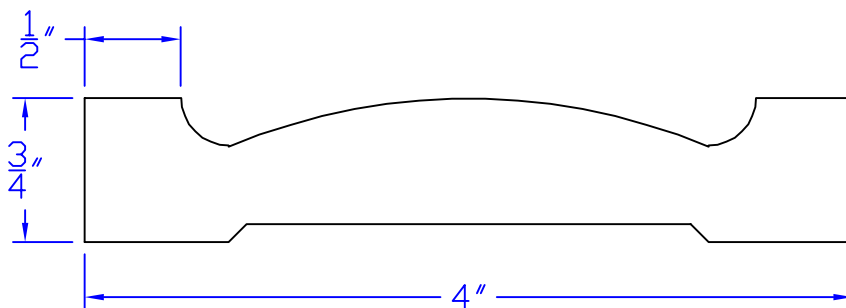

Creative Woodworking N.W., Inc.

1036 S.E. Taylor * Portland, Oregon 97214
Phone:(503) 230-9265 * Fax:(503) 232-9082
www.Creativewoodworkingnw.com

CASG542
3/4" x 4"