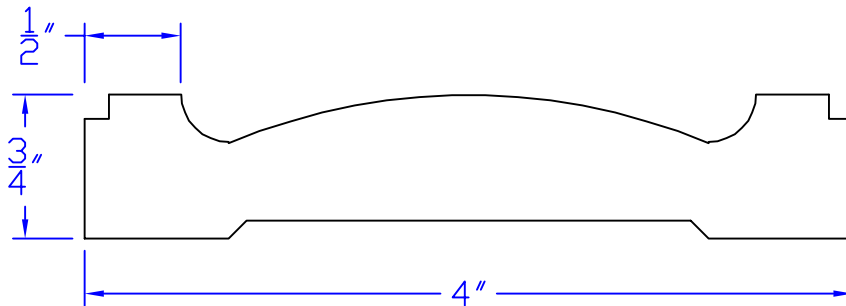

Creative Woodworking N.W., Inc.

1036 S.E. Taylor * Portland, Oregon 97214
Phone:(503) 230-9265 * Fax:(503) 232-9082
www.Creativewoodworkingnw.com

CASG542
3/4" x 4"