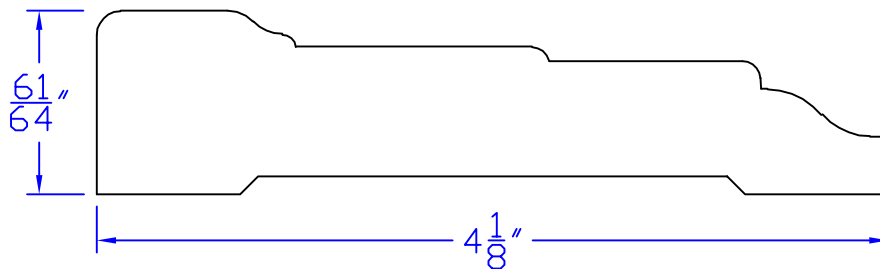

# Creative Woodworking N.W., Inc.

1036 S.E. Taylor \* Portland, Oregon 97214

Phone:(503) 230-9265 \* Fax:(503) 232-9082

www.Creativewoodworkingnw.com

CASG544

$\frac{61}{64}$ "  $\times$   $4\frac{1}{8}$ "