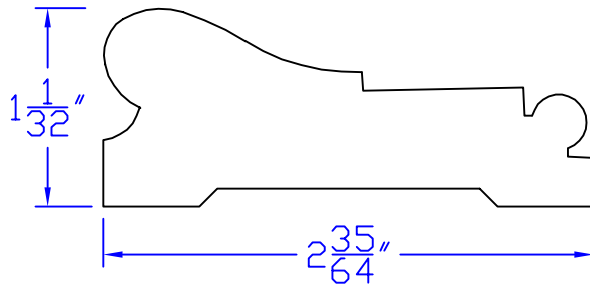

Creative Woodworking N.W., Inc.

1036 S.E. Taylor * Portland, Oregon 97214
Phone:(503) 230-9265 * Fax:(503) 232-9082
www.Creativewoodworkingnw.com

CASG547

$1\frac{1}{32}$ " \times $2\frac{35}{64}$ "