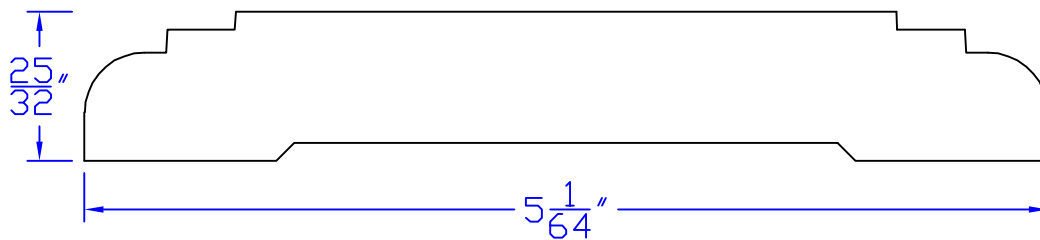

Creative Woodworking N.W., Inc.

1036 S.E. Taylor * Portland, Oregon 97214

Phone:(503) 230-9265 * Fax:(503) 232-9082

www.Creativewoodworkingnw.com

CASG548

$\frac{25}{32}$ " \times $5\frac{1}{64}$ "