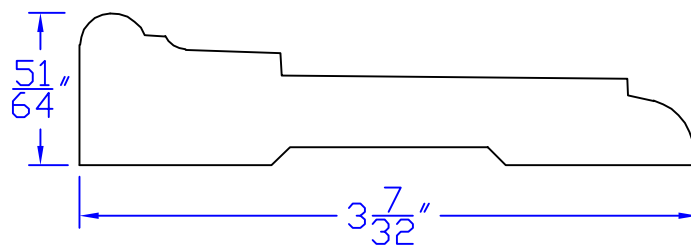

Creative Woodworking N.W., Inc.

1036 S.E. Taylor * Portland, Oregon 97214

Phone:(503) 230-9265 * Fax:(503) 232-9082

www.Creativewoodworkingnw.com

CASG550

$51/64$ " \times $3-7/32$ "