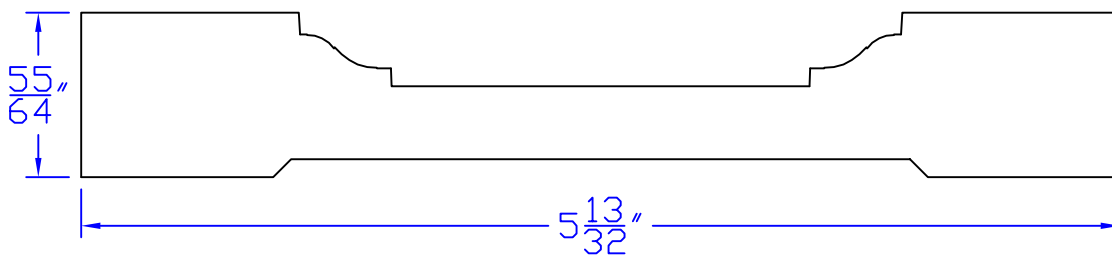

# Creative Woodworking N.W., Inc.

1036 S.E. Taylor \* Portland, Oregon 97214

Phone:(503) 230-9265 \* Fax:(503) 232-9082

www.Creativewoodworkingnw.com

CASG551  
 $55/64"$  x  $5-13/32"$