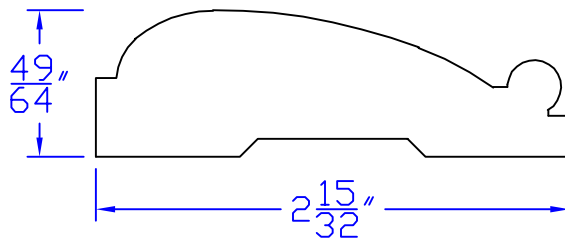

# Creative Woodworking N.W., Inc.

1036 S.E. Taylor \* Portland, Oregon 97214

Phone:(503) 230-9265 \* Fax:(503) 232-9082

www.Creativewoodworkingnw.com

CASG555

$\frac{49}{64}$ " x  $2\frac{15}{32}$ "