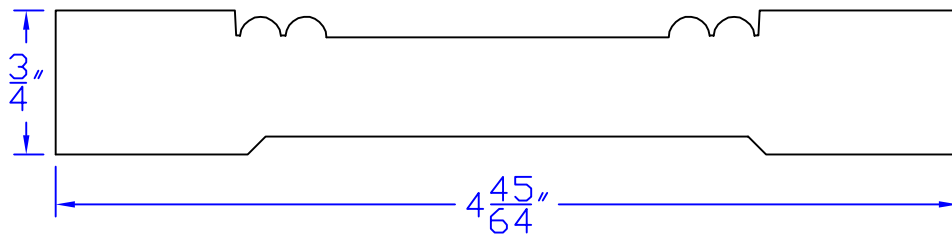

Creative Woodworking N.W., Inc.

1036 S.E. Taylor * Portland, Oregon 97214

Phone:(503) 230-9265 * Fax:(503) 232-9082

www.Creativewoodworkingnw.com

CASG556

3/4" x 4-45/64"