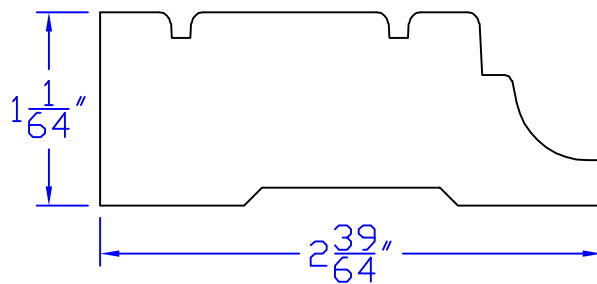

Creative Woodworking N.W., Inc.

1036 S.E. Taylor * Portland, Oregon 97214

Phone:(503) 230-9265 * Fax:(503) 232-9082

www.Creativewoodworkingnw.com

CASG557

$1 - 1/64$ " x $2 - 39/64$ "