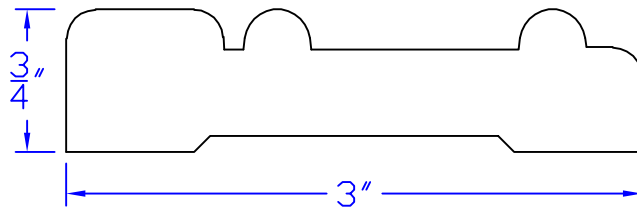

Creative Woodworking N.W., Inc.

1036 S.E. Taylor * Portland, Oregon 97214
Phone:(503) 230-9265 * Fax:(503) 232-9082
www.Creativewoodworkingnw.com

CASG559
3/4" x 3"