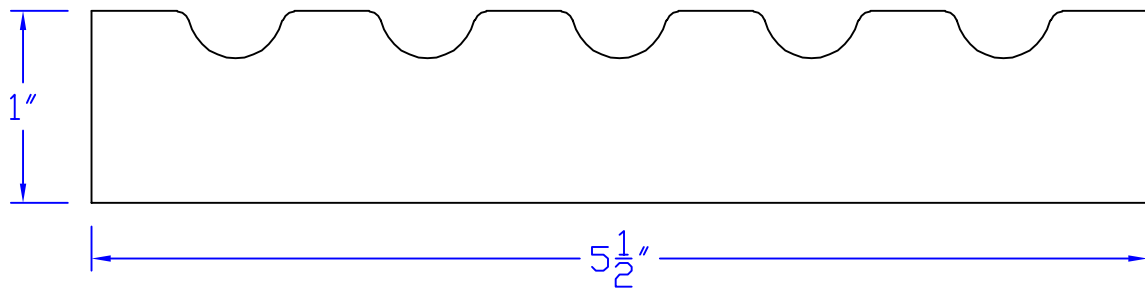

# Creative Woodworking N.W., Inc.

1036 S.E. Taylor \* Portland, Oregon 97214  
Phone:(503) 230-9265 \* Fax:(503) 232-9082  
www.Creativewoodworkingnw.com

CASG560  
1" x 5-1/2"