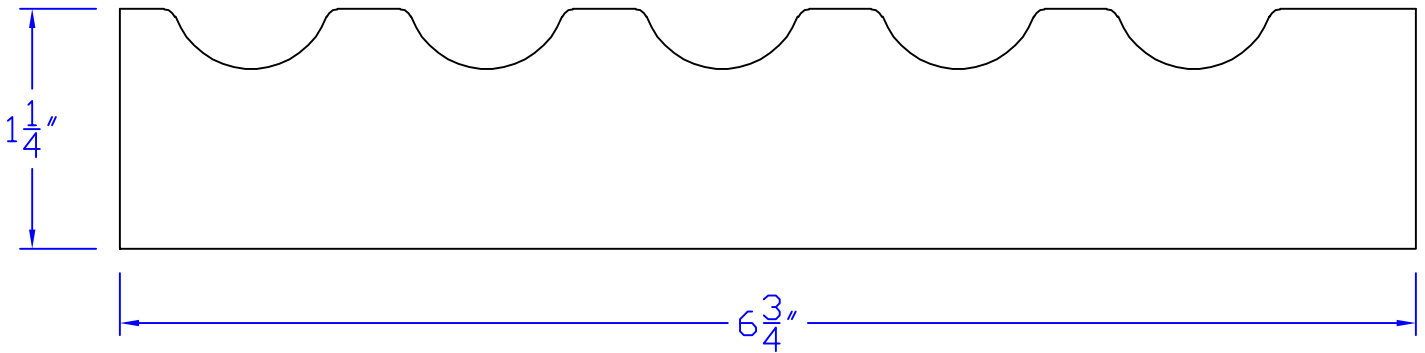

Creative Woodworking N.W., Inc.

1036 S.E. Taylor * Portland, Oregon 97214
Phone:(503) 230-9265 * Fax:(503) 232-9082
www.Creativewoodworkingnw.com

CASG561
1-1/4" x 6-3/4"