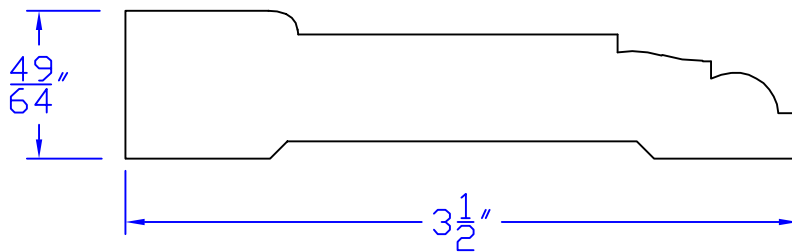

Creative Woodworking N.W., Inc.

1036 S.E. Taylor * Portland, Oregon 97214
Phone:(503) 230-9265 * Fax:(503) 232-9082
www.Creativewoodworkingnw.com

CASG562
 $49/64$ " x $3-1/2$ "