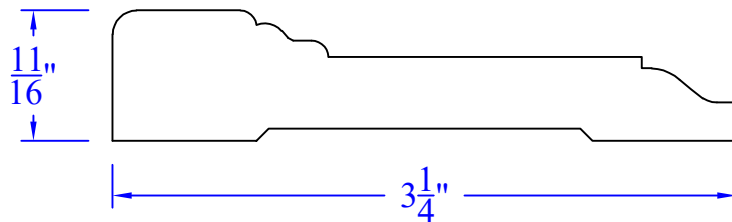

Creative Woodworking N.W., Inc.

1036 S.E. Taylor * Portland, Oregon 97214
Phone:(503) 230-9265 * Fax:(503) 232-9082
www.Creativewoodworkingnw.com

CASG564
11/16" x 3-1/4"