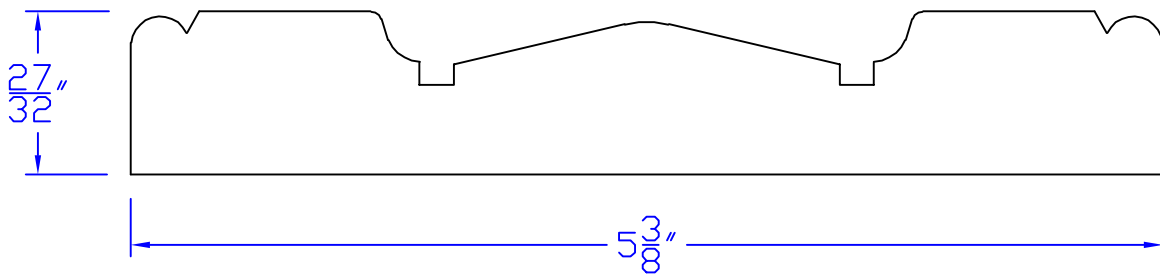

# Creative Woodworking N.W., Inc.

1036 S.E. Taylor \* Portland, Oregon 97214  
Phone:(503) 230-9265 \* Fax:(503) 232-9082  
www.Creativewoodworkingnw.com

CASG565  
 $\frac{27}{32}$ " x  $5\frac{3}{8}$ "