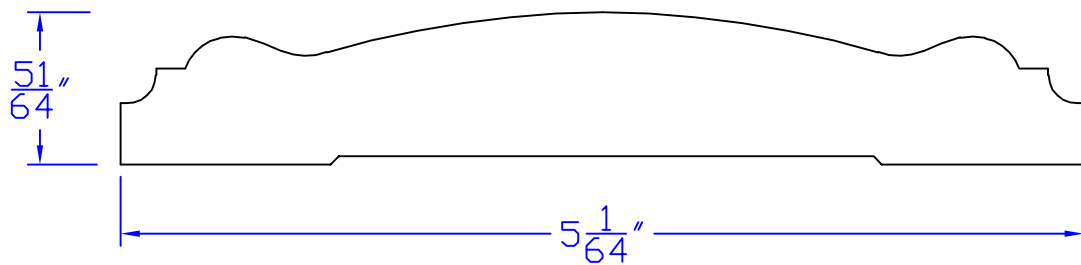

# Creative Woodworking N.W., Inc.

1036 S.E. Taylor \* Portland, Oregon 97214  
Phone:(503) 230-9265 \* Fax:(503) 232-9082  
www.Creativewoodworkingnw.com

CASG567  
 $51/64$ " x  $5-1/64$ "