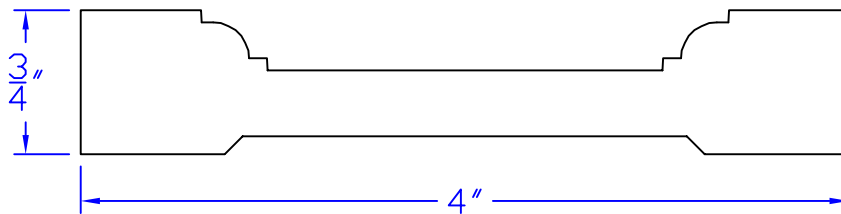

# Creative Woodworking N.W., Inc.

1036 S.E. Taylor \* Portland, Oregon 97214  
Phone:(503) 230-9265 \* Fax:(503) 232-9082  
[www.Creativewoodworkingnw.com](http://www.Creativewoodworkingnw.com)

CASG568  
3/4" x 4"