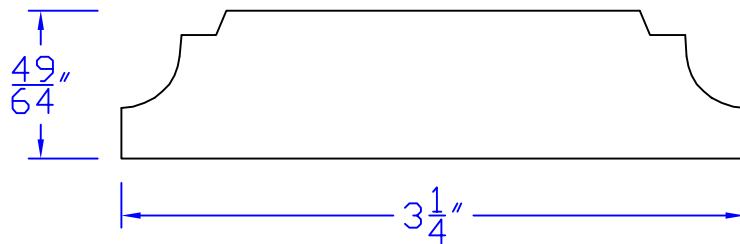

# Creative Woodworking N.W., Inc.

1036 S.E. Taylor \* Portland, Oregon 97214  
Phone:(503) 230-9265 \* Fax:(503) 232-9082  
www.Creativewoodworkingnw.com

CASG569

$49/64$ " x  $3-1/4$ "