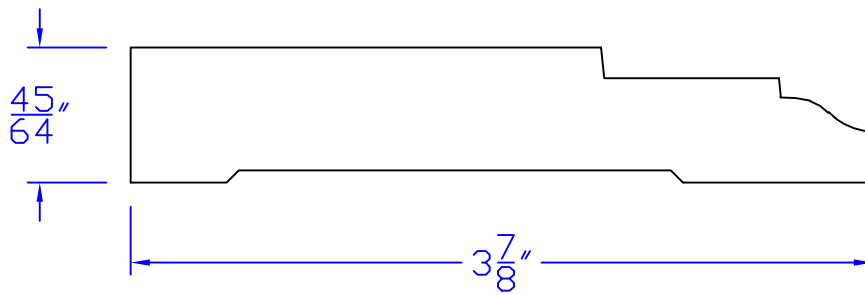

# Creative Woodworking N.W., Inc.

1036 S.E. Taylor \* Portland, Oregon 97214  
Phone:(503) 230-9265 \* Fax:(503) 232-9082  
www.Creativewoodworkingnw.com

CASG570  
 $45/64$ " x  $3-7/8$ "