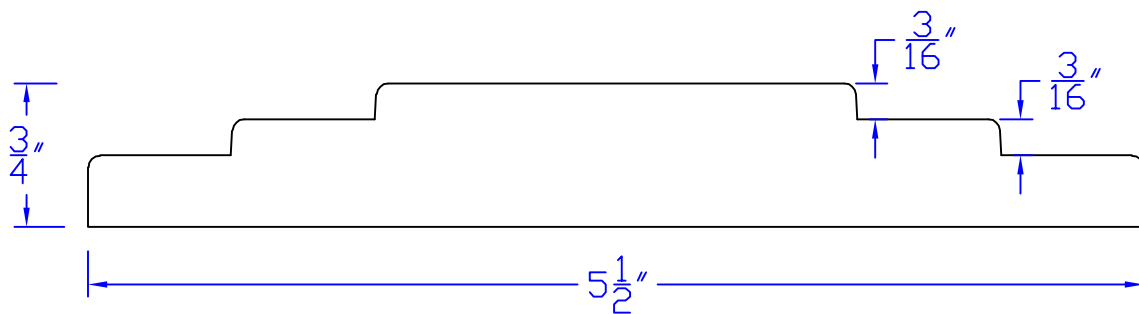

Creative Woodworking N.W., Inc.

1036 S.E. Taylor * Portland, Oregon 97214

Phone:(503) 230-9265 * Fax:(503) 232-9082

www.Creativewoodworkingnw.com

CASG571

3/4" x 5-1/2